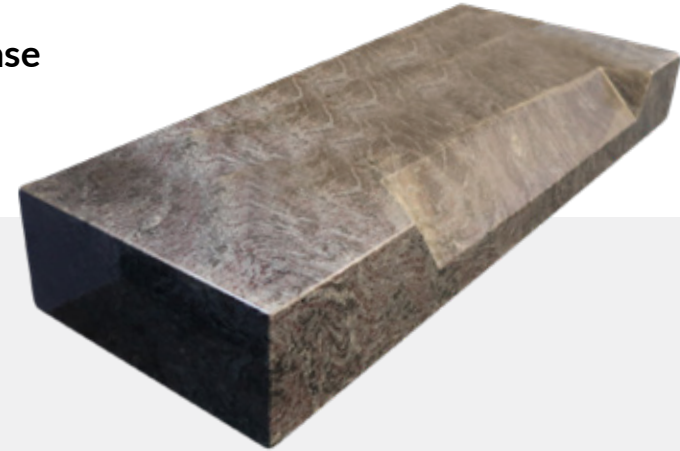

Bespoke Etract Cross
36.5 x 4 x 48H

Bespoke 2
42 x 6 x 37H

Bespoke 3
32 x 6 x 38H

Bespoke 6
47 x 9 x 44H

Bespoke 8
42 x 4 x 33H

Bespoke Harp
Bespoke Size

Bespoke 10
35 x 4 x 30H

Bespoke 11
52 x 6 x 49H

Primary Bases

Sizes are for headstone only. Bespoke sizes and colours are available on request.

Square Base

Splay Base

Secondary Bases

P Base

Bow Base

Square Base