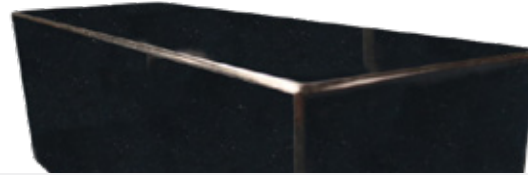

Kerbs

028 7139 8282

info@devinememorials.com

www.devinemorials.com

Square

Posts