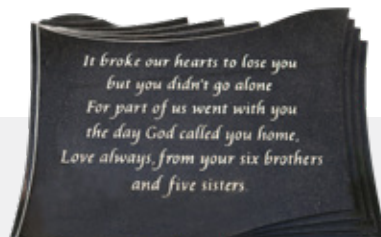

Black

Sloped Vase

Black / Gold

Books/Bibles

Cord & Tassel Book

Bahama Blue

Scroll Book

Black